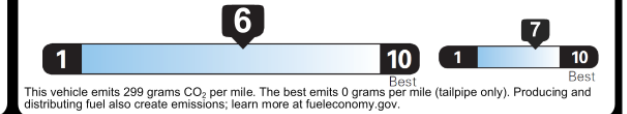

EXTERIOR

Manual Folding
Power Outside Mirrors w/ Integrated Turn Signal
Front and Rear Bumper w/ Black Fascia Accent
LED Low & High Beam Headlight
LED Daytime Running Lights
Roof Rails

+See your Dealer for terms, conditions and limitations

++Optional equipment replaces standard equipment where applicable

**State laws may apply. Review before using

Manufacturer's Suggested Retail Base Price:	$28,160.00
Options Included by Manufacturer	
SR AWD Premium Package	1,600.00
Panoramic Moonroof	
Bose 10 Speaker Audio w/ Headrest Speaker Driver & Passenger Heated Steering Wheel	
Cold Weather Package	300.00
Heated Front Seats	
Heated Mirrors	
Rear Floor Heater Ducts	
Splash Guards	255.00
2-tone + Premium Paint	1,000.00
Carpeted Floor Mats	205.00
19" Alloy Wheels	605.00
DESTINATION CHARGES	1,495.00
Total*	$33,620.00

Warranty Booklet & owner publications available @ <https://www.nissanusa.com/owners/manuals-guides.html> or call 1-800-NISSAN-1

EPA DOT Fuel Economy and Environment Gasoline Vehicle

Fuel Economy
30 MPG
combined city/hwy 27 city 34 highway
3.3 gallons per 100 miles

Small SUVs range from 14 to 125 MPG. The best vehicle rates 146 MPGe.

You Save $250
in fuel costs over 5 years compared to the average new vehicle.

Annual fuel cost $1,650

Fuel Economy & Greenhouse Gas Rating (tailpipe only) Smog Rating (tailpipe only)

fuelconomy.gov

Calculate personalized estimates and compare vehicles

GOVERNMENT 5-STAR SAFETY RATINGS

Overall Vehicle Score	★★★★★
Based on the combined ratings of frontal, side and rollover. Should ONLY be compared to other vehicles of similar size and weight.	
Frontal Crash	Driver ★★★ Passenger ★★★
Based on the risk of injury in a frontal impact. Should ONLY be compared to other vehicles of similar size and weight.	
Side Crash	Front seat ★★★★★ Rear seat ★★★★★
Based on the risk of injury in a side impact.	
Rollover	★★★★★
Based on the risk of rollover in a single-vehicle crash.	

Star ratings range from 1 to 5 stars (★★★★★) with 5 being the highest. Source: National Highway Traffic Safety Administration (NHTSA) www.safercar.gov or 1-888-327-4236

DELIVERY

VEHICLE COLORS:
EXT: 2T ICE BLK ROOF
INT: SPORT

FINAL ASSEMBLY POINT:
AGUAS (ABV.)MEX

TRANSPORT METHOD:
TRUCK

DEALER:
DON FRANKLIN LEX NISSAN
3360 RICHMOND RD
LEXINGTON KY
40509

Security+Plus Extended Protection Plan

The only service agreement backed by Nissan Extended Services North America!
Ask your dealer for details, or call 1-800-NISSAN-1 for more information

This Vehicle qualifies for Nissan's

VIN: 3N8AP6DD1TL396757
EMS: 50 STATE EMISSIONS
MDL: 21416-396757 XLD-Z
OPT: G-P04X01B92C03E08L95 W02

20260309222817AS5651

*Does not include dealer installed options and accessories, local taxes or license fees. This label has been applied pursuant to federal law. Do not remove prior to delivery to the ultimate purchaser.

**Not actual Monroney Label. Provided for informational purposes only. Vehicle features, pricing and other information subject to change, may vary from actual vehicle content and/or Monroney label description. While Nissan makes reasonable efforts to ensure accuracy of information, Nissan is not responsible for changes, errors or omissions. See actual vehicle and/or verify information in question with your Nissan dealer.